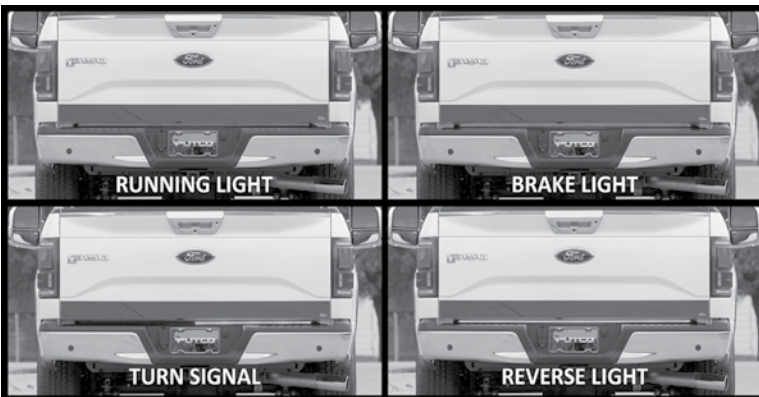

99-08 FORD 250/350/450/550, Ranger 923-206
\$49⁴⁵

Town & Country/Caravan/Grand Caravan 01-07, Voyager 01-03 923-207
\$33⁸⁴
 * CALL FOR SPECIFIC APPLICATIONS

07-11 Suburban/Tahoe/Yukon 923-212
\$104³⁷

60 INCH SWITCHBLADE LED TAILGATE LIGHT BAR